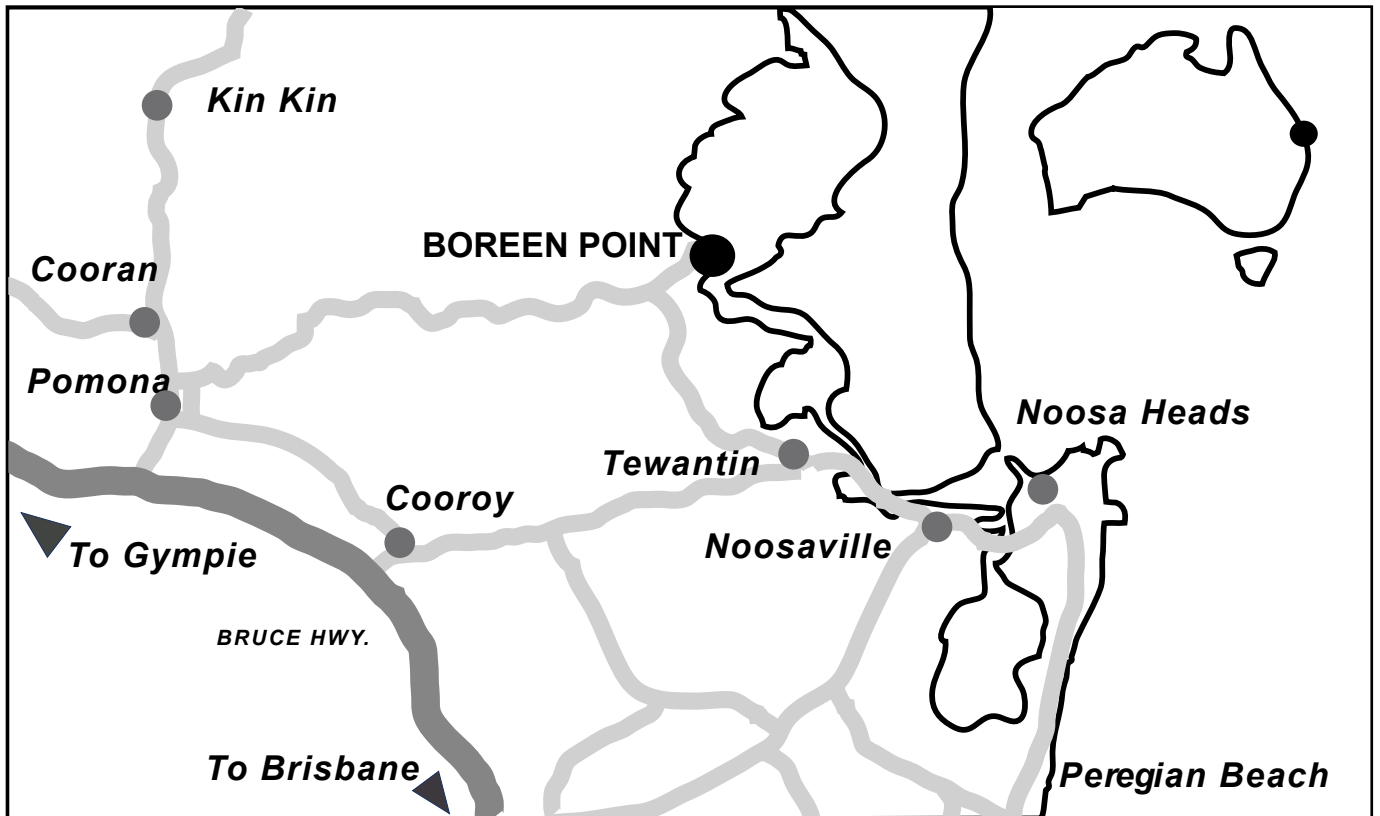

Location Map - South East Queensland

COOLOOLI
28 WOONGAR STREET
BOREEN POINT 4565
QLD Australia

How to get there

Take the Pomona/Kin Kin exit off the Bruce Highway heading North.

Follow the signs to Boreen Point.

- Approximately 20kms by sealed road from Tewantin.

- Distance from Brisbane: 185 km

- Nearest Highway: The Bruce Highway

- Nearest Airport: Maroochy Airport (Domestic),

Brisbane Airport (International)